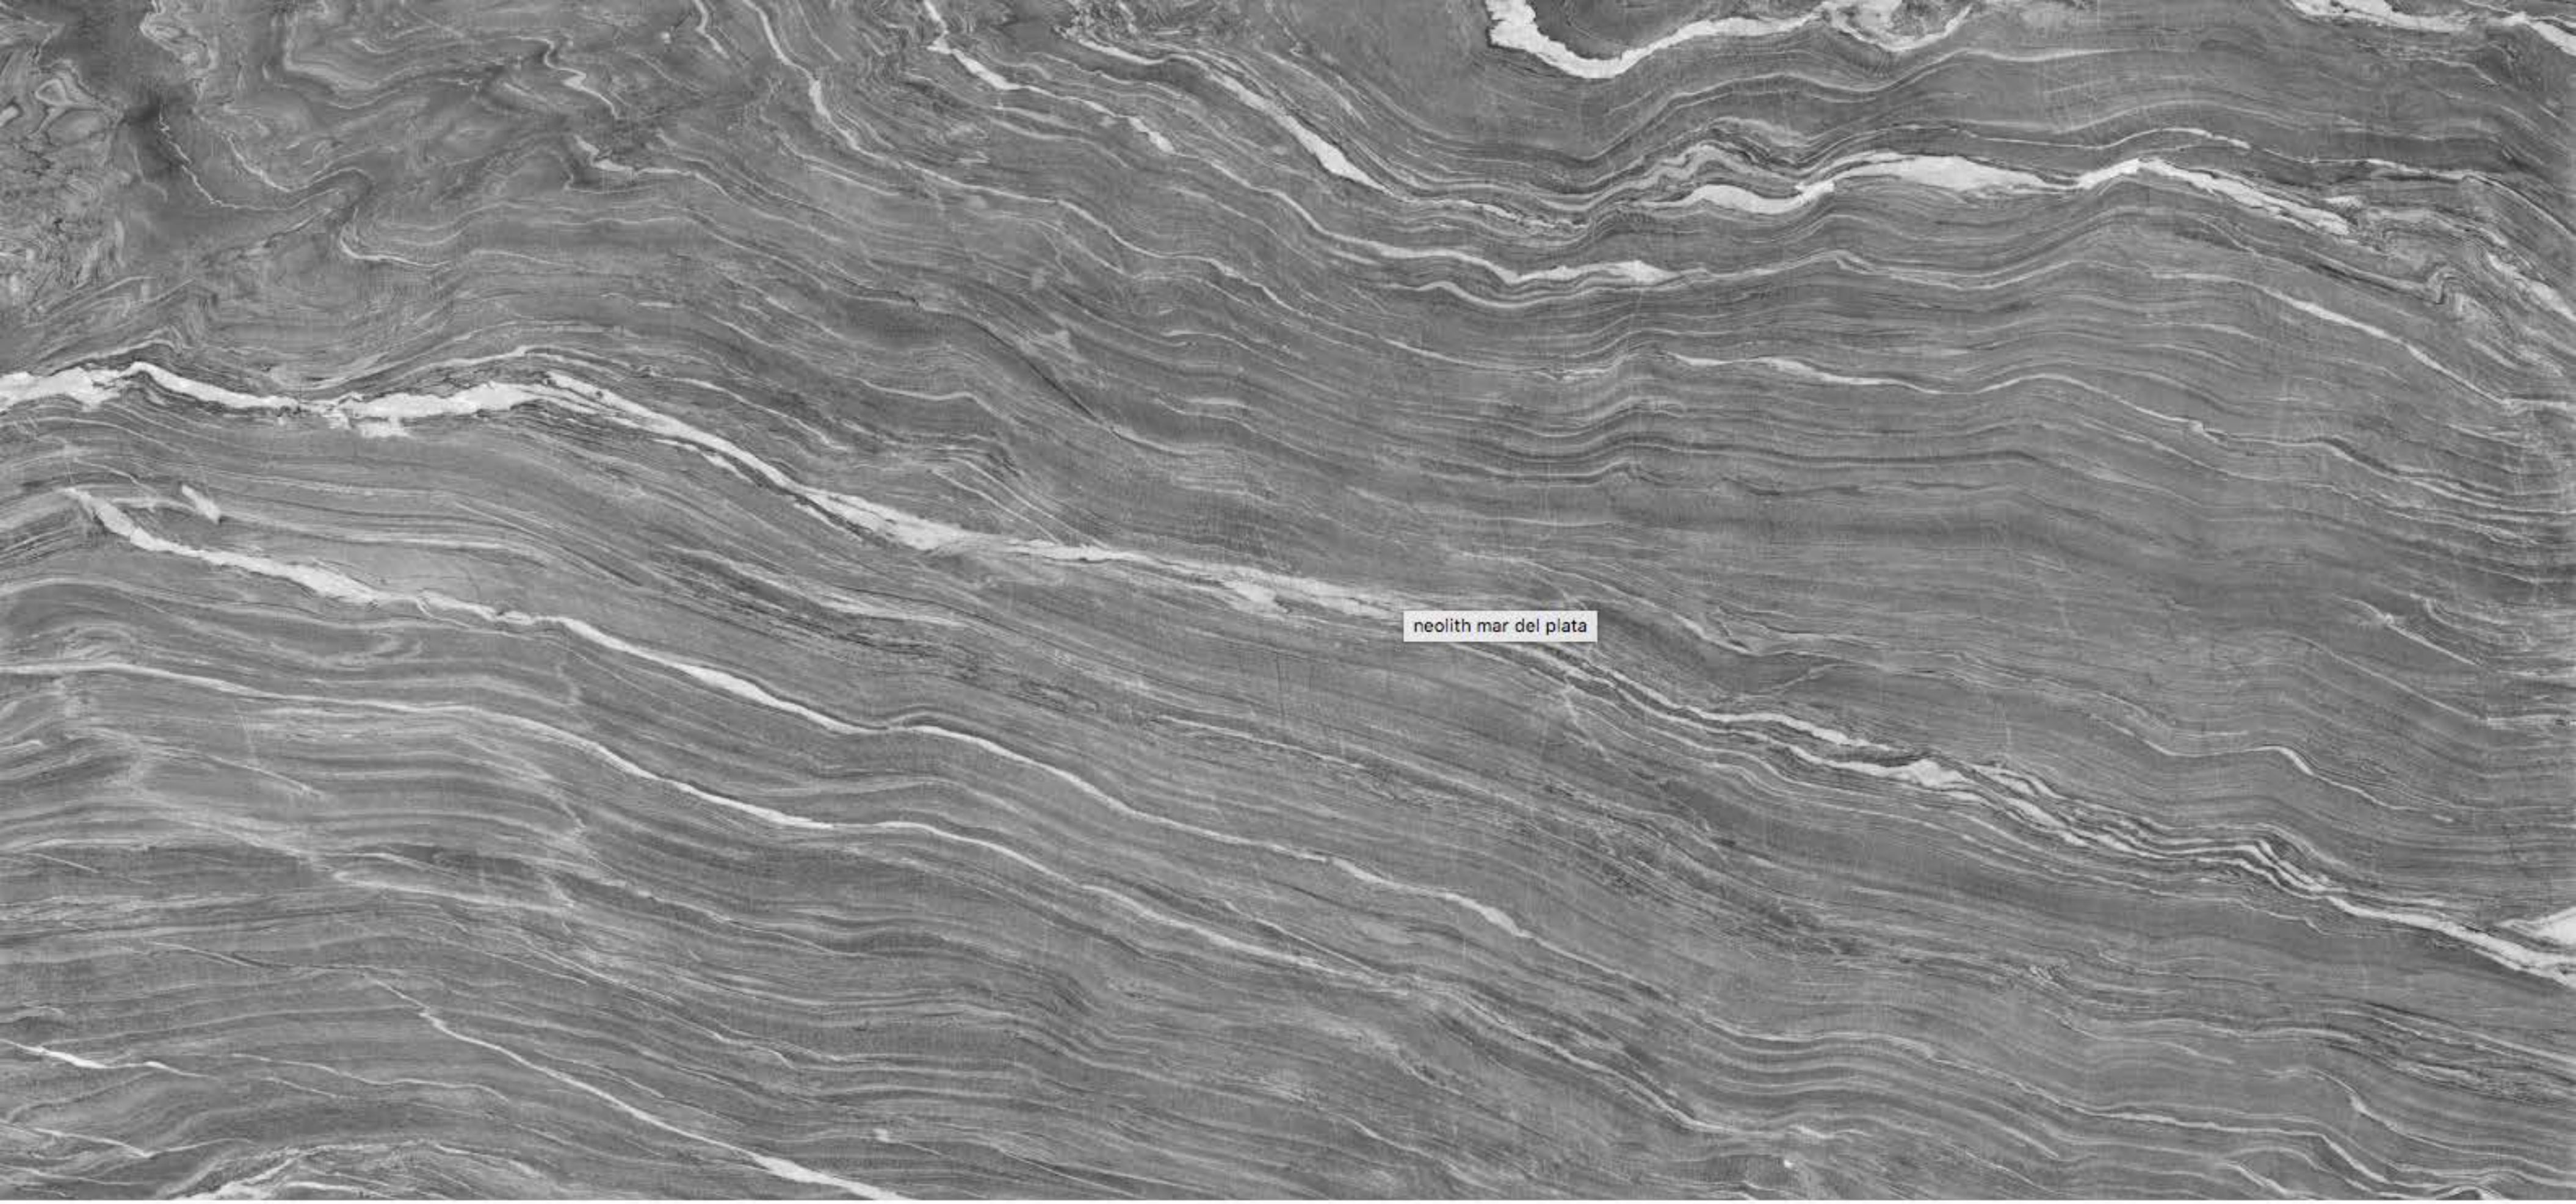

Arctic White

Humo

Nero

The image features a dark, textured background that resembles a close-up of a rough surface or a microscopic view of a material. The texture is composed of irregular, interconnected shapes and lines, creating a complex, organic pattern. The colors range from deep black to dark brown and grey. At the bottom of the image, there is a solid white horizontal bar. The text "Sofia Cuprum" is written in a simple, black, sans-serif font on the left side of this white bar.

Sofia Cuprum

Mont Blanc

Estuario E01

Blanco Carrara BC02

Calacatta C01

Strata Argentum

Pulpis

Nero Marquina NM01

neolith mar del plata

Mar del Plata

New York-New York

Mirage

Krater

Retrostone

Arena

Basalt Beige